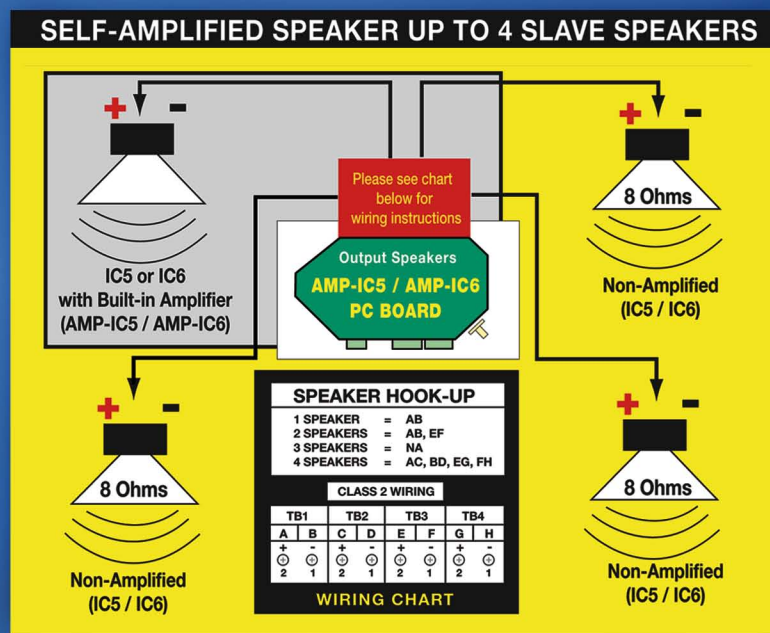

OWI Model AMP - IC5 | AMP - IC6

Equipped with many of the new and most popular installer features, the AMP-IC5/6 power module is made to expressly fit into the OWI Models IC5 or IC6 coaxial speaker providing a high fidelity module delivering up to 25 watts of Class AB power right at the speaker.

By being within inches of the speaker, the amplifier facilitates maximum damping control of the speaker due to low source impedance resulting in maximum high fidelity reproduction.

Tailor-designed and dedicated specifically to match the speaker, the amplifier effectively delivers optimum response. The power module has critical design features that facilitate fast and easy installation in the field.

SELF-AMPLIFIED CEILING SPEAKERS